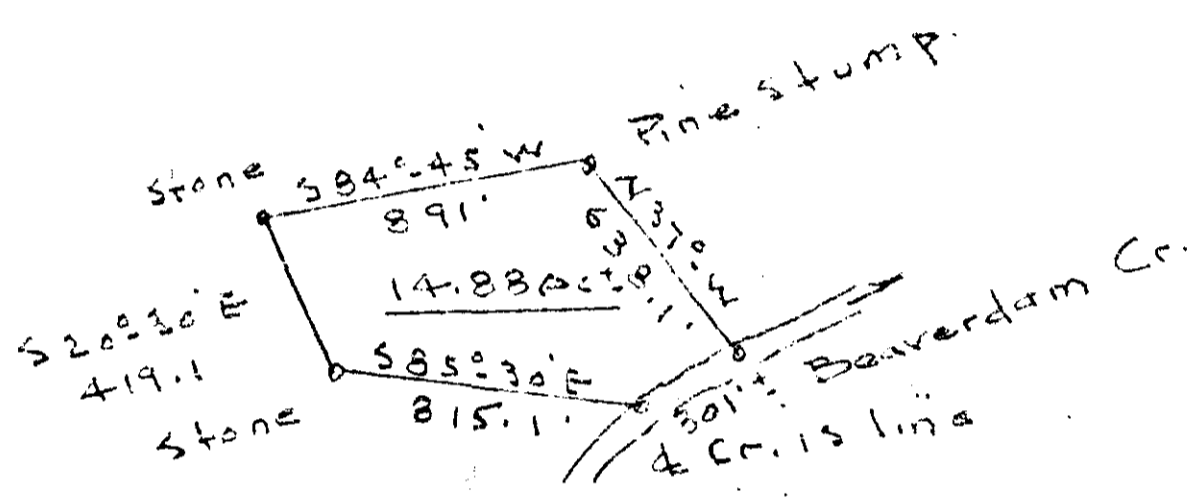

OCT 6 1 2 PM '53
R.M.S.

21985

OCT 6 - 1953

PROPERTY OF
H. H. LEE
Beaverdam Creek - Grville Co.
Scale 1" = 600' - Oct-6-53

Drawn from old plat

J.C. Hill - L.S. & S.

#21985-7700 The G. Lot of Oct 1953
and Recorded in Vol. DD page 198 of
Addie Mansworth
Register Anne LeRoyant in Cassin County, S.C.